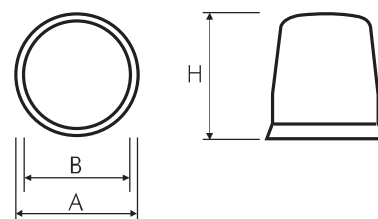

ACCESSORI REVOLUXION ACCESSORIES

CODE	DESCRIPTION
SG	Livellatore in gomma per il montaggio sul tetto del veicolo. / Rubber leveller to mount device on vehicle roof / Niveleur en caoutchouc pour le montage sur le toit du véhicule / Ausgleichselement aus Gummi zur Montage auf dem Fahrzeugdach / Nivelador de goma para montar sobre el techo del vehículo
GRFL	Griglia di protezione in acciaio nero zincato / Black galvanised steel protection grid / Grille de protection en acier noir galvanisé / Schutzgitter aus schwarzem verzinktem Stahl / Rejilla de protección de acero negro galvanizado

RICAMBI REVOLUXION SPARE PARTS

CODE	DESCRIPTION
CRVX.T 	Calotta in policarbonato TRASPARENTE / TRANSPARENT polycarbonate cover / Cabochon en polycarbonate TRANSPARENT / Haube aus TRANSPARENTEM Polycarbonat / Plástico de policarbonato TRANSPARENT
CRVX.B 	Calotta in policarbonato di colore BLU / BLUE polycarbonate cover / Cabochon en polycarbonate de couleur BLEUE / Haube aus Polycarbonat in BLAU / Plástico de policarbonato de color AZUL
ISRFR	Innesto flessibile per installazione faro su DIN POLE. / Flexible connection to install device on DIN POLE / Embout flexible pour une installation phare sur DIN POLE / Flexible Steckverbindung für die Installation vom Scheinwerfer auf DIN POLE / Acople flexible para instalar foco sobre DIN POLE

*Dimensions are expressed in "mm"